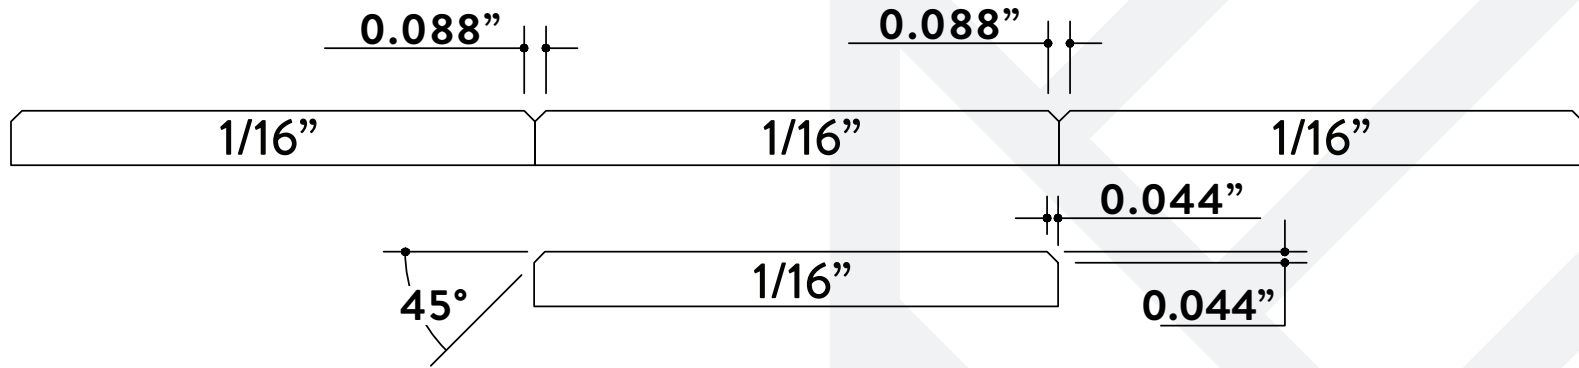

BEVEL

SPECS

1/16" MICRO

1/8" STANDARD